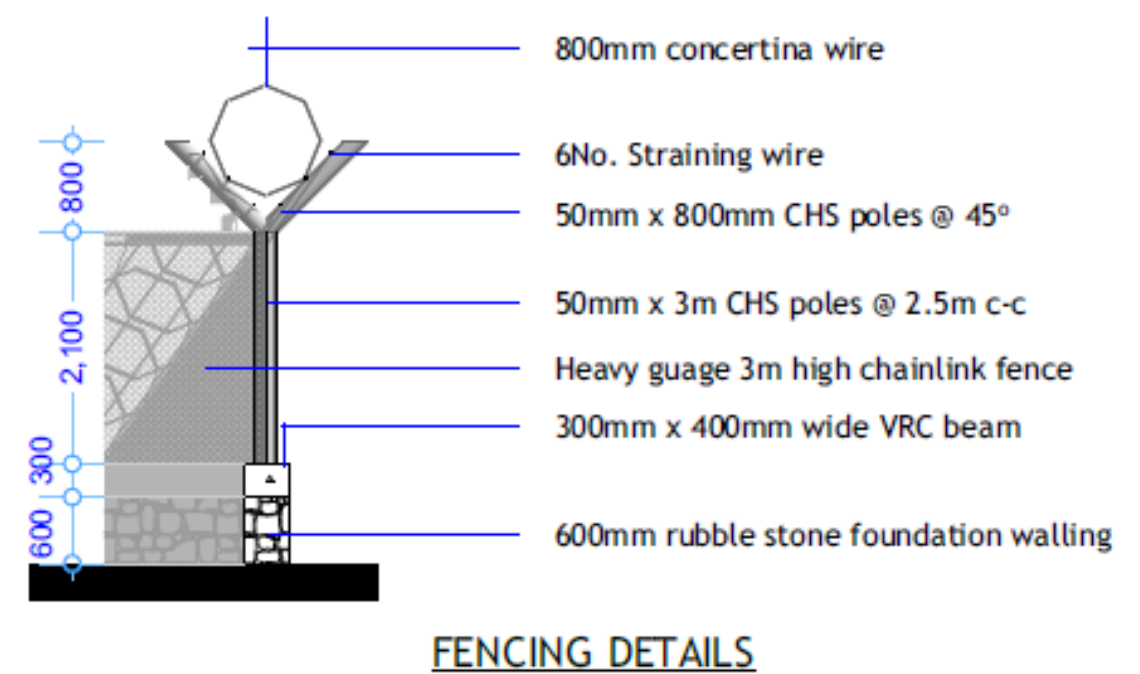

GENERAL NOTES 1. All dimensions are in mm unless stated. 2. All dimensions to be checked and confirmed on site before commencement of any work. 3. Any discrepancy to be reported to the engineer promptly before proceeding.	PROJECT REHABILITATION WORKS	IMPLEMENTING AGENCY International Organization for Migration (IOM) The UN Migration Agency	DEPARTMENT WATER SANITATION AND HYGIENE WASH	<table border="1" style="width: 100%; border-collapse: collapse; font-size: x-small;"> <tr><td>SCALE</td><td></td></tr> <tr><td>DATE</td><td>JUNE 2020</td></tr> <tr><td>DESIGNED BY:</td><td>ENG. Wanja.D</td></tr> <tr><td>DRAWN BY:</td><td>ENG. Wanja.D</td></tr> <tr><td>REVIEWED BY:</td><td></td></tr> <tr><td>APPROVED BY:</td><td></td></tr> </table>	<table border="1" style="width: 100%; border-collapse: collapse; font-size: x-small;"> <tr><td>DRAWING TITLE:</td><td>SOLAR LAYOUT</td></tr> <tr><td>DRAWING N^o:</td><td></td></tr> <tr><td>PROJECT N^o:</td><td></td></tr> <tr><td>SHEET N^o:</td><td></td></tr> </table>