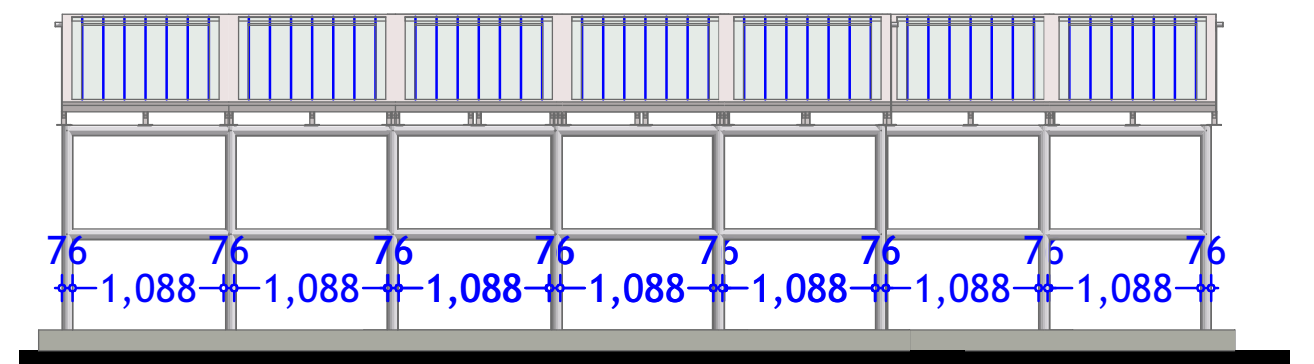

SOLAR PANEL LAYOUTS - THREE STRINGS

SOLAR STRUCTURE ELEVATION

TYPICAL 7 NO. PANEL LAYOUT

SOLAR STRUCTURE ELEVATION

SOLAR STRUCTURE ELEVATION

PROJECT
PROPOSED NEW BOREHOLE WORKS

LOCATION
WASH SUPPORTED BENEFICIARY SITES IN SOMALIA