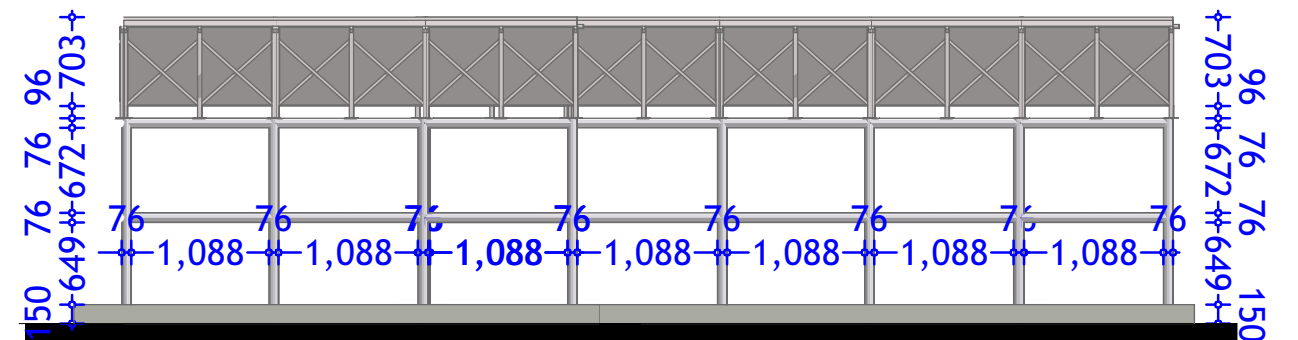

SOLAR PANEL LAYOUTS - THREE STRINGS

SOLAR STRUCTURE ELEVATION

TYPICAL 7 NO. PANEL LAYOUT

SOLAR STRUCTURE ELEVATION

SOLAR STRUCTURE ELEVATION

PROJECT
PROPOSED NEW BOREHOLE WORKS

LOCATION
WASH SUPPORTED BENEFICIARY SITES IN SOMALIA